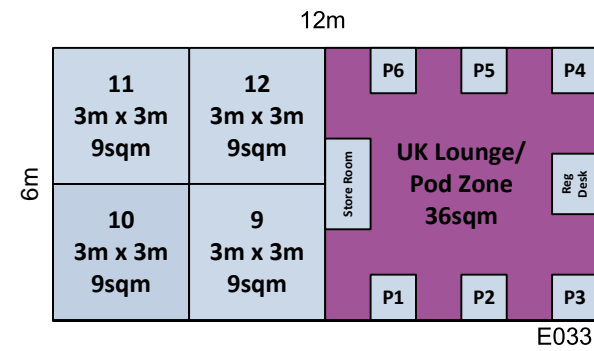

INTERNATIONAL TRADE

UK & EIC PAVILION World Nuclear Exhibition (WNE) 2025 4 – 6 November 2025

Sold – Member

Sold – Non Member

Available

Supporting Partner:

INTERNATIONAL TRADE

UK & EIC PAVILION